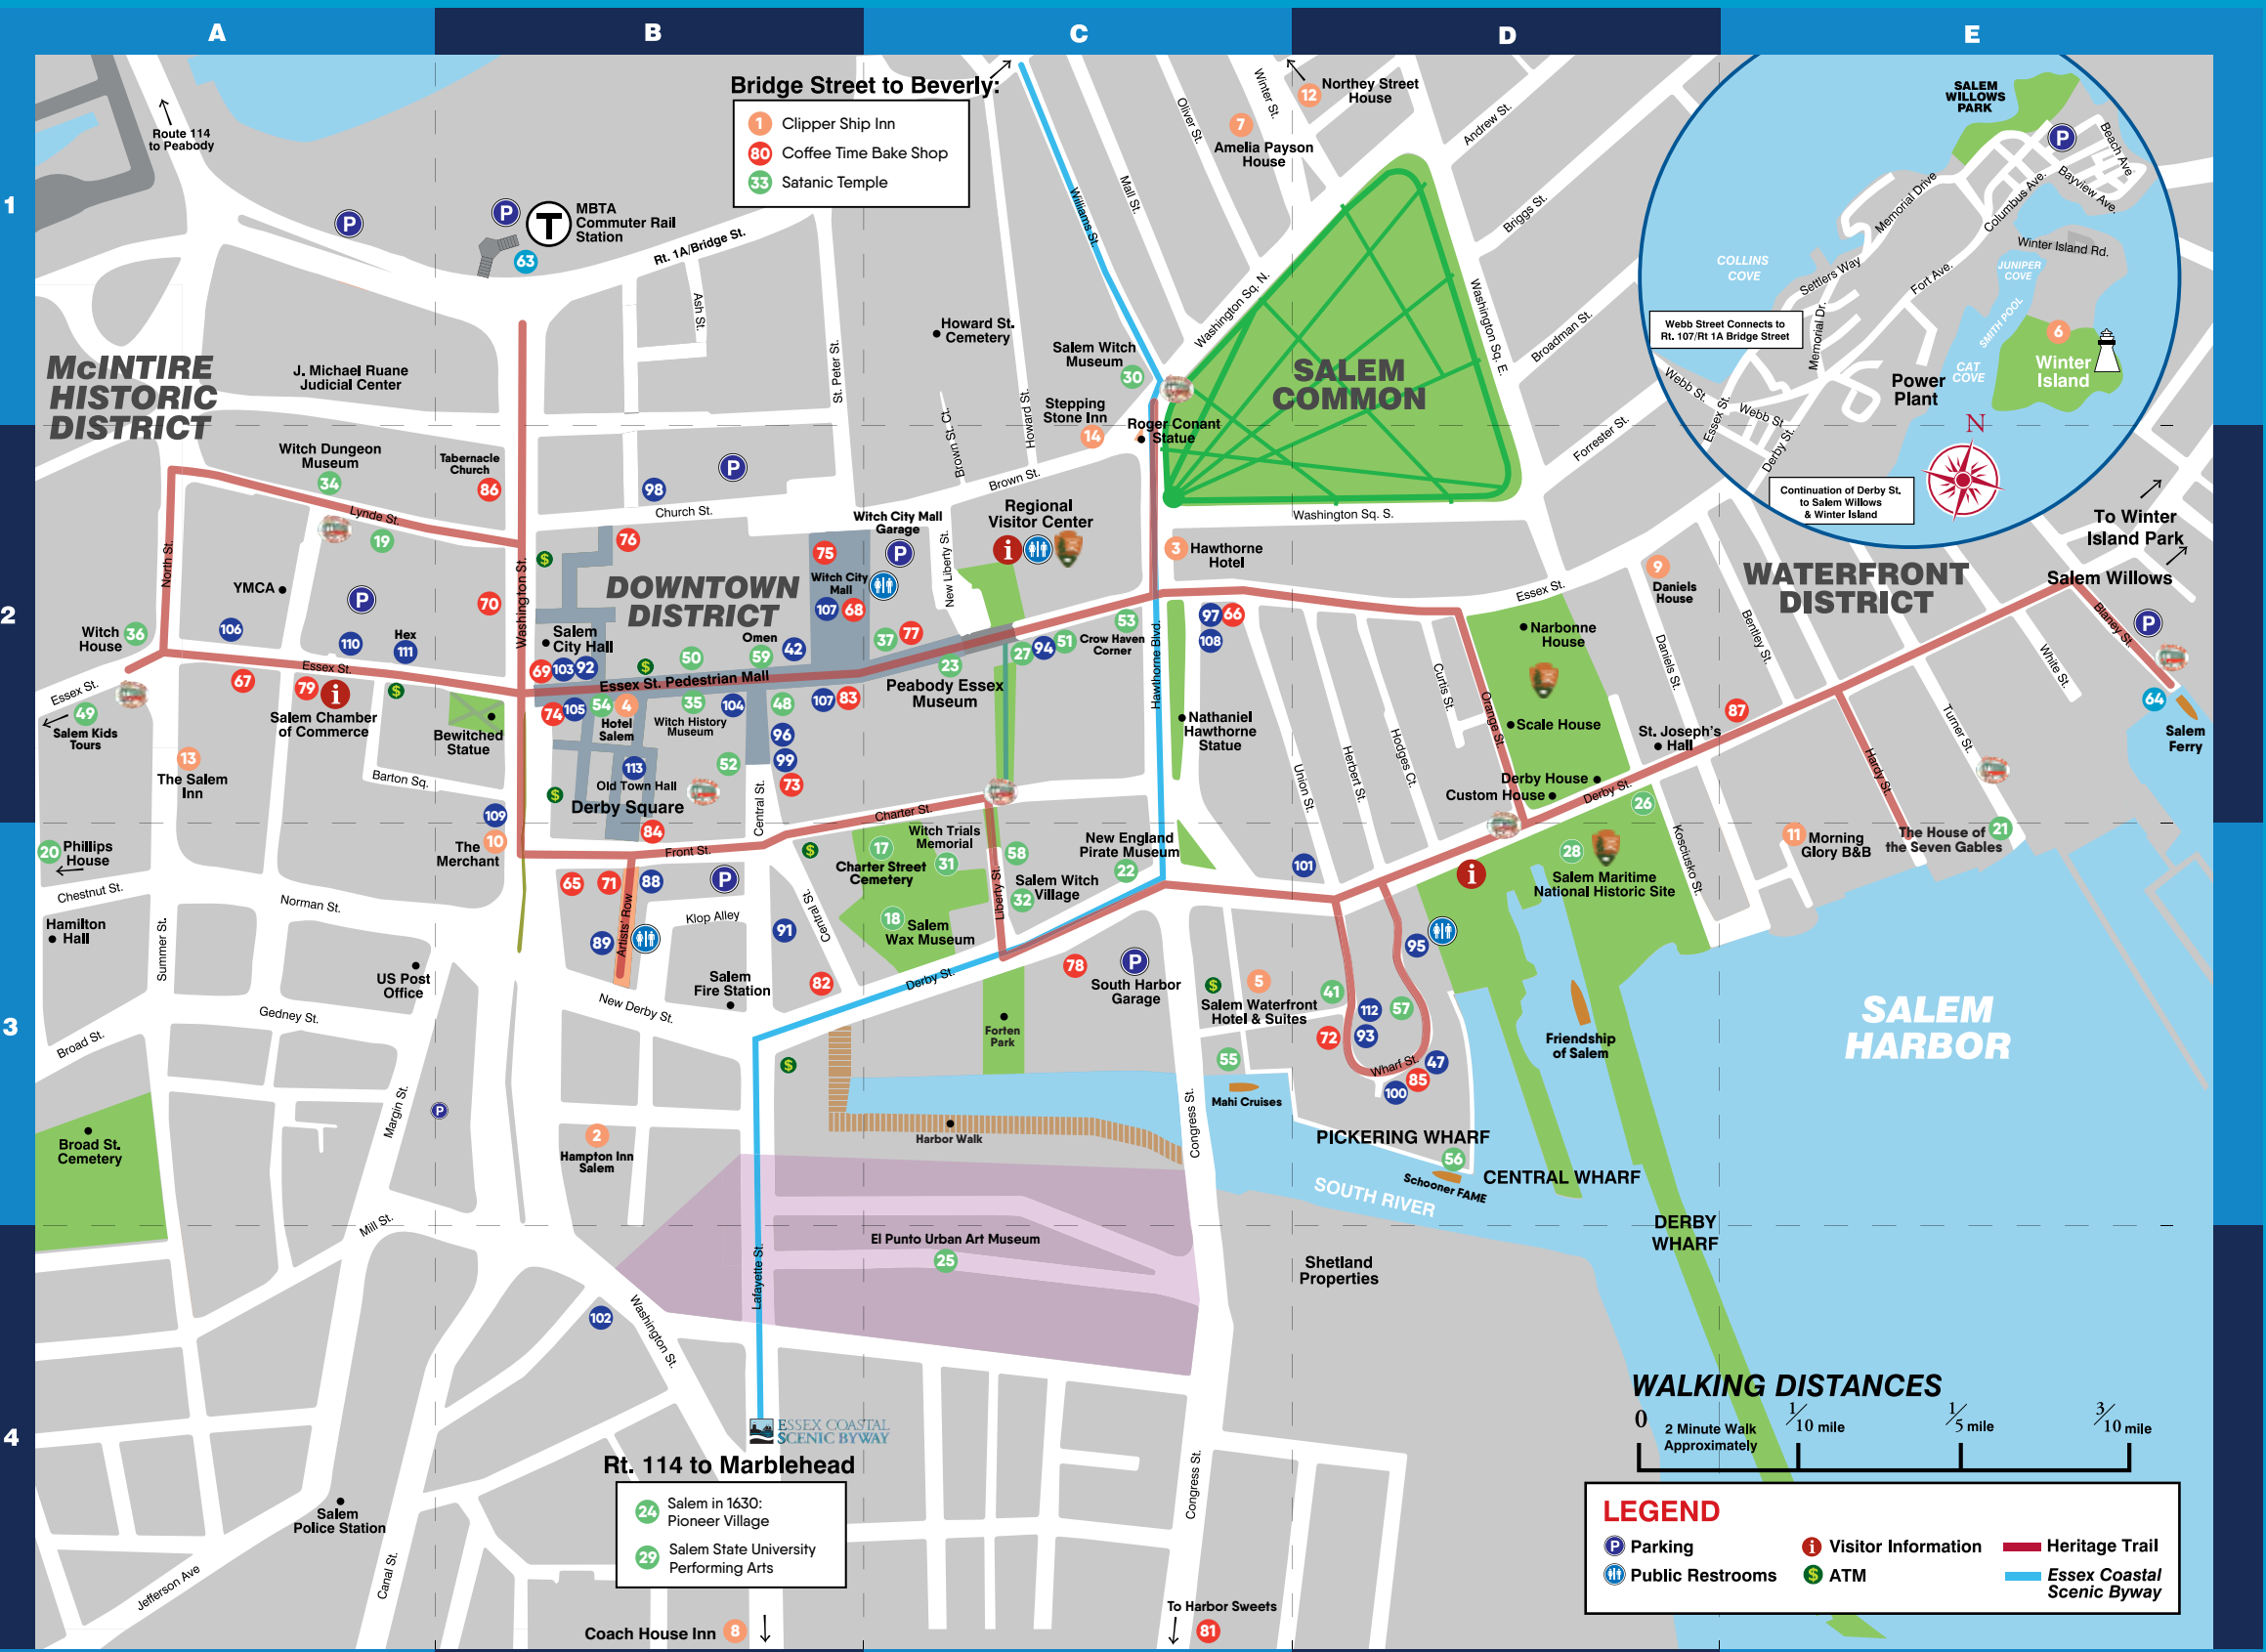

**Bridge Street to Beverly:**

- 1 Clipper Ship Inn
- 80 Coffee Time Bake Shop
- 33 Satanic Temple

**Rt. 114 to Marblehead:**

- 24 Salem in 1630: Pioneer Village
- 29 Salem State University Performing Arts